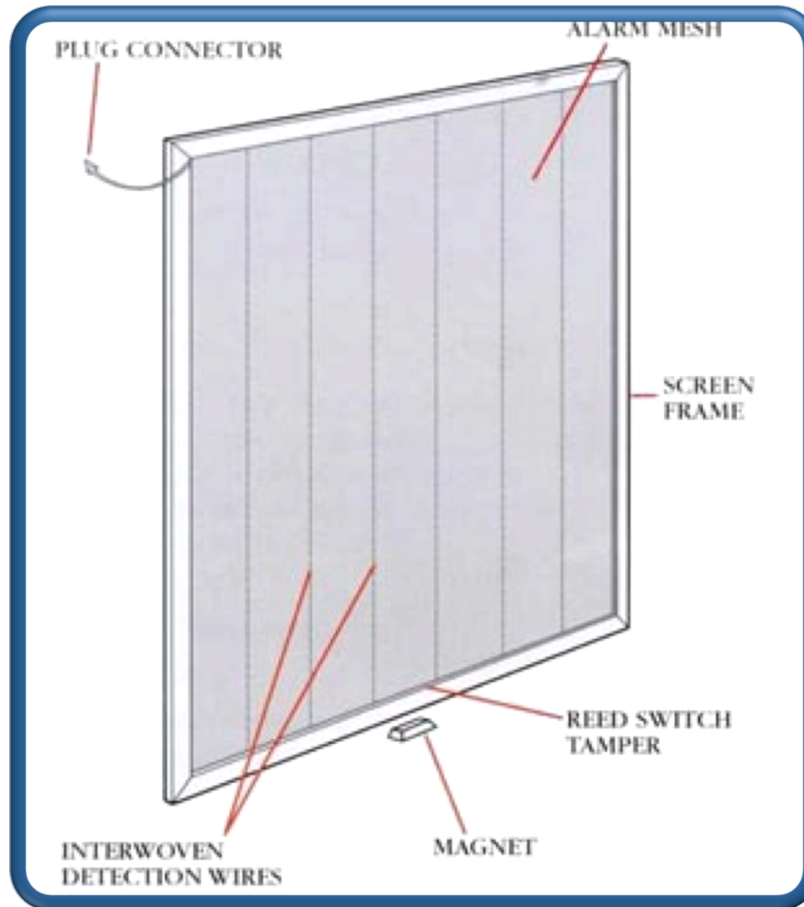

Alarm Screen

FEATURES:

- **Custom designed and fit to any window or door**
- **Alarm wires are interwoven into the mesh and a sensor is attached to the frame of the screen so if an intruder attempts to cut, detach or even slightly tamper with the screen the alarm is triggered**
- **Homeowner can feel comfortable and secure leaving open windows/doors to allow fresh air in**